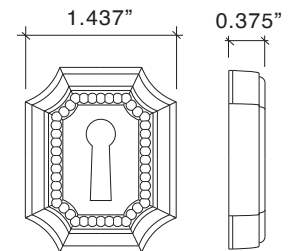

Weave Cylinder Collar