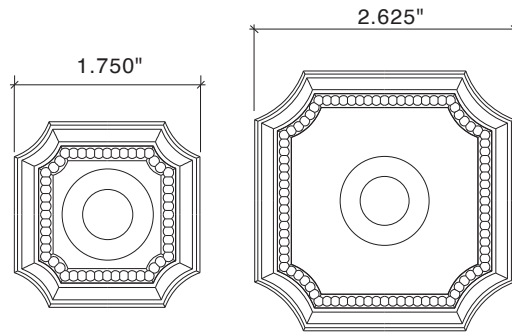

Weave Bell Push

- Intricate Weave Detail and Beading
- Solid Forged Brass
- Hand Polished
- Fully Concealed Mounting
- Available in Small, Large or Oblong Rose
- Bright White LED Illuminated Push Button