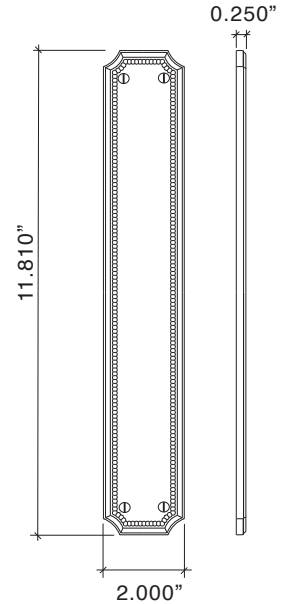

Separate Components

Weave Escutcheon Plates

Available In:

- Weave Escutcheon Plate, Blank Push Plate
- Weave Escutcheon Plate, Cut for Knob/Lever (IML/TL)
- Weave Escutcheon Plate, Cut for Turn, with Turn (IML/TL)
- Weave Escutcheon Plate, Cut for ER (IML/TL)
- Weave Escutcheon Plate, Cut for Bit Key (IML/TL)
- Weave Escutcheon Plate, Cut for Cylinder (IML)
- Weave Escutcheon Plate, Cut for Privacy Pin (Tube Latch)
- Weave Escutcheon Plate, Cut for Entry Cylinder
- Weave Escutcheon Plate, Cut for Entry Turnpiece w/ Turnpiece
- Weave Escutcheon Plate, Cut for Entry with Knob/Lever

- Intricate Weave Detail and Beading
- Forged Brass Escutcheon Inside and Outside
- Solid Forged Brass Knob/Lever
- Hand Polished
- Plates available with Cuts for all Von Morris Locks as well as Custom Cuts for other Manufacturers' Locks
- Specify door thickness when ordering
- All IML Privacy and Tubular Mortise Bolt Privacy Sets come with ER Trim Standard on the Exterior. Exterior Bit Key Trim can be substituted for no additional charge.

Weave Sectional Trim Components

Weave Lever 8832
Small Weave Rose 8857-175