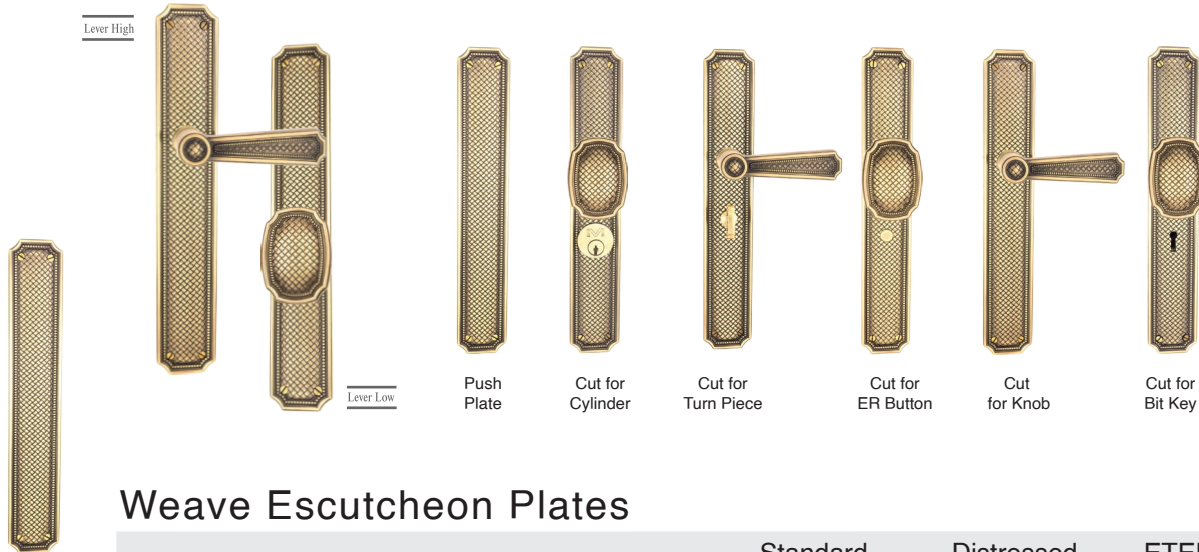

Weave Emergency Release Trim

8867-002

- Solid Forged Brass Escutcheon
- Wrought Brass Hole Cover is included and finished to match Escutcheon.
- Furnished with #4 Solid Brass oval head slotted wood screws finished to match Escutcheon.

Weave Bit Key Trim

8867-003

- Machined Brass Escutcheon.
- Furnished with #4 Solid Brass oval head slotted wood screws finished to match Escutcheon.

Weave Cylinder Collar

8895

- Solid Forged Brass
- Detailed Beaded Design

Weave Escutcheon Plates

		Standard	Distressed	ETERNA
84815	Weave Escutcheon Plate, Blank Push Plate	293.71	344.79	383.11
84800	Weave Escutcheon Plate, Cut for Knob/Lever (IML/TL)	300.22	352.44	391.59
84810	Weave Escutcheon Plate, Cut for Turn, with Turn (IML/TL)	433.02	508.33	564.81
84811	Weave Escutcheon Plate, Cut for ER (IML/TL)	326.53	383.33	425.91
84812	Weave Escutcheon Plate, Cut for Bit Key (IML/TL)	326.53	383.33	425.91
84813	Weave Escutcheon Plate, Cut for Cylinder (IML)	326.53	383.33	425.91
84817	Weave Escutcheon Plate, Cut for Entry Cylinder	352.07	413.31	459.24
84818	Weave Escutcheon Plate, Cut for Entry Turnpiece w/ Turnpiece	479.41	562.79	625.32
84819	Weave Escutcheon Plate, Cut for Entry with Knob/Lever	329.54	386.86	429.85

All IML Privacy and Tubular Mortise Bolt Privacy Sets come with ER Trim Standard on the Exterior. Exterior Bit Key Trim can be substituted for no additional charge.

All Prices in US Dollars - Prices Subject to Change Without Notice
Please Check with Von Morris Customer Service for Up to Date Pricing.