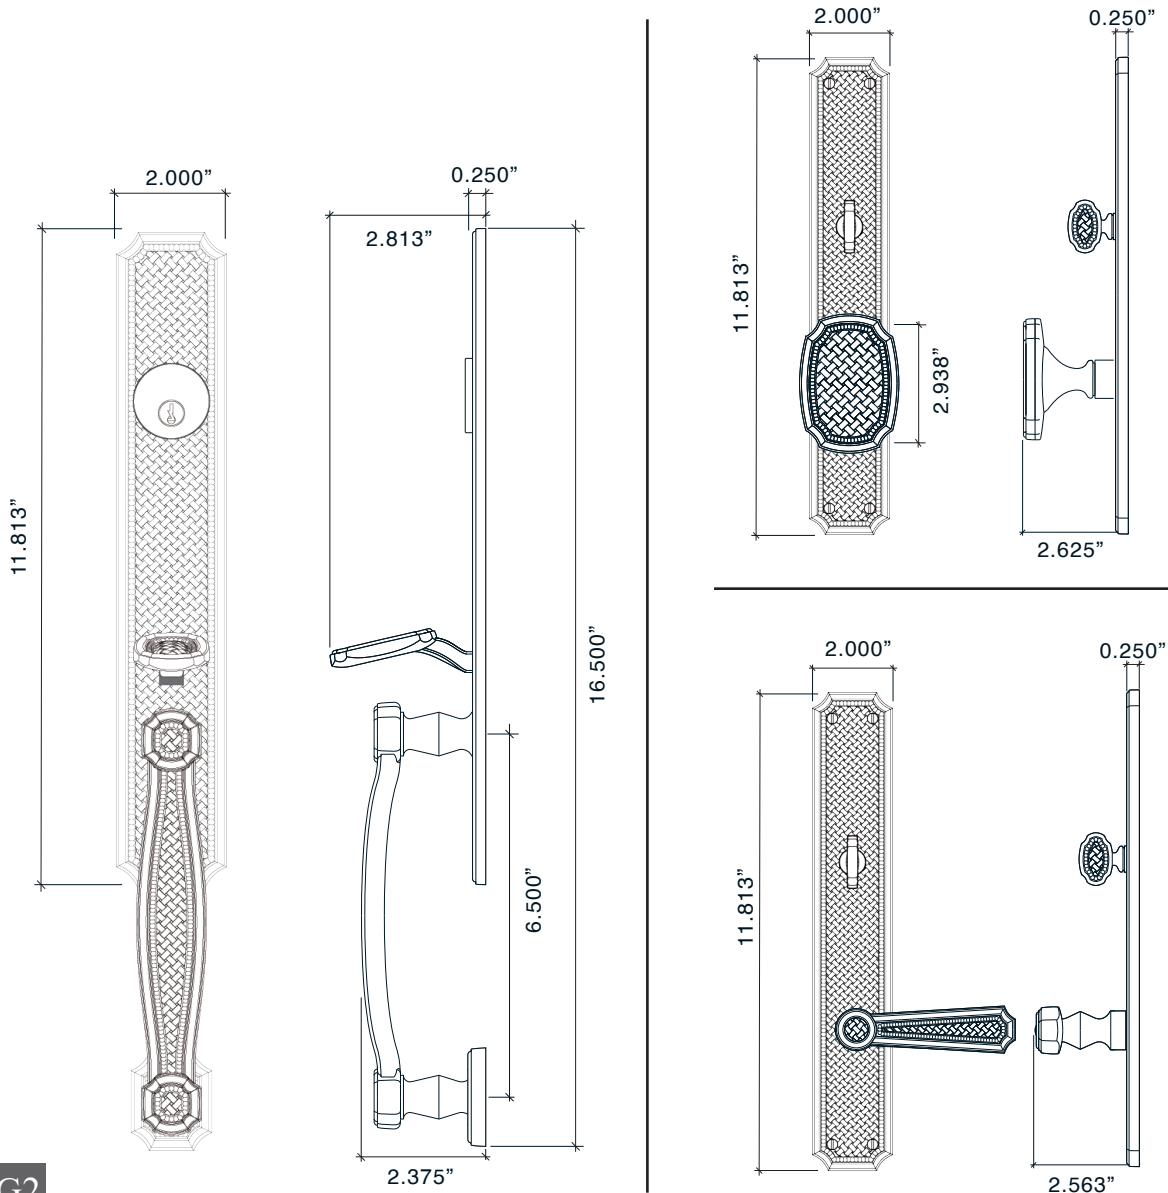

Weave Handleset with Knob

*Handlesets are Made-to-Order		Standard	Distressed	ETERNA
973804	Weave Handleset with Knob, Entry	2409.20	2624.94	2947.59
973808	Weave Handleset with Knob, Full Dummy	1698.80	1859.14	2116.92

Weave Handleset with Lever

*Handlesets are Made-to-Order		Standard	Distressed	ETERNA
971804	Weave Handleset with Lever, Entry	2420.15	2637.82	2962.40
971808	Weave Handleset with Lever, Full Dummy	1709.75	1872.02	2131.62

Prices are based upon a standard 1.75 inch door thickness and 2.5 inch backset lock. Other backsets and accommodations for alternate door thicknesses are available at extra cost. Please check with customer service.

All Prices in US Dollars - Prices Subject to Change Without Notice
Please Check with Customer Service for Up to Date Pricing.