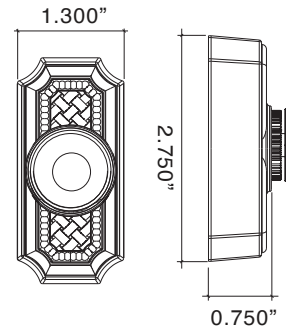

Weave Deadbolt