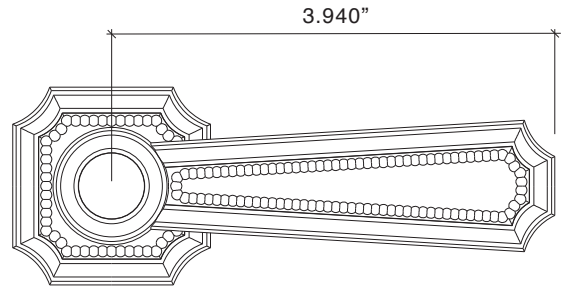

Weave Lever on Rose

Weave Lever with Small Weave Rose

- Intricate Weave Detail and Beading
- Solid Forged Brass Lever and Rose
- Hand Polished
- Fully Concealed Mounting
- All Von Morris Levers can be used with any Rose or Escutcheon Plate
- All IML Privacy and Tubular Mortise Bolt Privacy Sets come with ER Trim Standard on the Exterior. Exterior Bit Key Trim can be substituted for no additional charge

Weave Lever with Large Weave Rose

- Intricate Weave Detail and Beading
- Solid Forged Brass Lever and Rose
- Hand Polished
- Fully Concealed Mounting
- All Von Morris Levers can be used with any Rose or Escutcheon Plate
- All IML Privacy and Tubular Mortise Bolt Privacy Sets come with ER Trim Standard on the Exterior. Exterior Bit Key Trim can be substituted for no additional charge