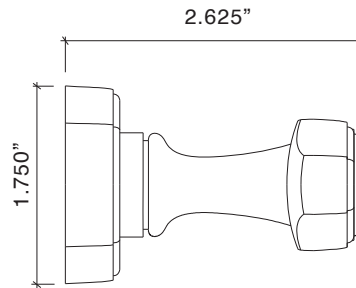

Weave Lever on Rose

Weave Lever with Small Weave Rose

- Intricate Weave Detail and Beading
- Solid Forged Brass Lever and Rose
- Hand Polished
- Fully Concealed Mounting
- All Von Morris Levers can be used with any Rose or Escutcheon Plate
- All IML Privacy and Tubular Mortise Bolt Privacy Sets come with ER Trim Standard on the Exterior. Exterior Bit Key Trim can be substituted for no additional charge

Weave Lever with Large Weave Rose

- Intricate Weave Detail and Beading
- Solid Forged Brass Lever and Rose
- Hand Polished
- Fully Concealed Mounting
- All Von Morris Levers can be used with any Rose or Escutcheon Plate
- All IML Privacy and Tubular Mortise Bolt Privacy Sets come with ER Trim Standard on the Exterior. Exterior Bit Key Trim can be substituted for no additional charge