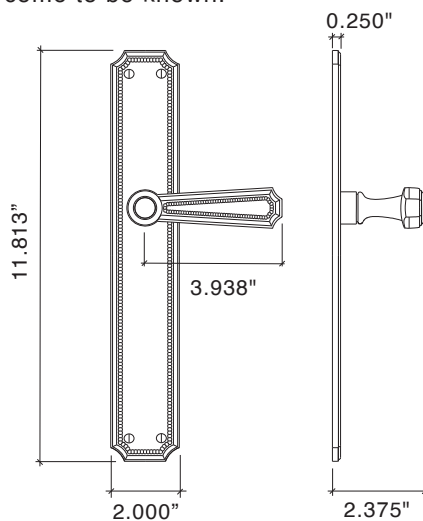

Von Morris Weave Multi-Point lock trim is Custom Made to Order. Your trim will be crafted to the door specifications/details/measurements you provide.

All Von Morris Escutcheon Plates may be modified to fit a multitude of Multi-Point locks in either Euro Profile Cylinder or American Cylinder.

The Von Morris American Cylinder Multi-Point trim is different from other manufacturers. Von Morris has redesigned every aspect of the Multi-Point Trim, including the American Cylinder Mounting Blocks. Instead of one generic block mounted to all styles, each suite gets its own unique suited block. For Profile Cylinder trims, the turn piece mounted to the Profile Cylinder is the same design as the trim.

Von Morris is the only mainline manufacturer to stay true to its suited line, offering the same attention to detail that is available in every Knob, Lever, Rose and Escutcheon Plate. This allows you to complete a full hardware schedule with the same style, detail, quality, and value for which the Von Morris product has come to be known.