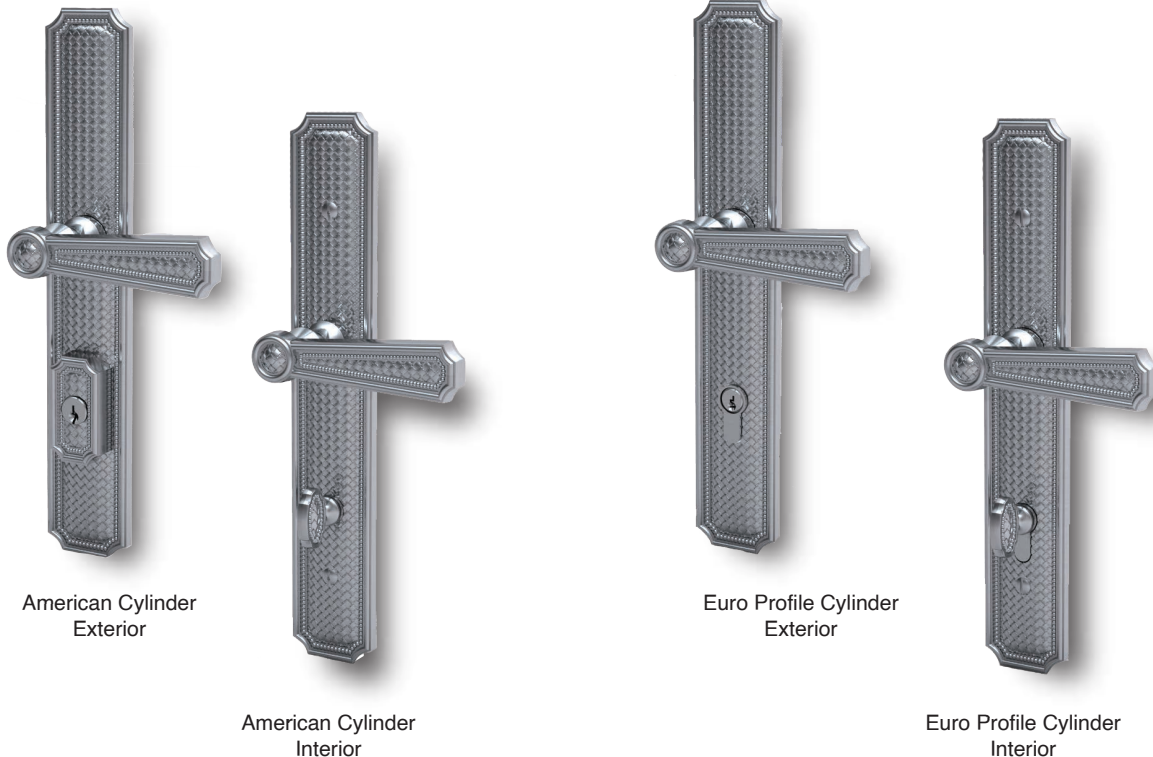

All Prices in US Dollars - Prices Subject to Change Without Notice
Please Check with Customer Service for Up to Date Pricing.

Weave Handleset

Weave Handleset
Exterior

Interior Lever

Interior Knob

-
- Solid Forged Brass Weave Handleset with Detailed Thumbblatch and Plate
 - Highly Detailed Weave Design
 - Interior Trim Options: Knob/Lever Escutcheon or Full Interior Handleset, all in Solid Forged Brass
 - All Von Morris Knobs, Levers, and Escutcheon Sets are Available for Interior Trim

Weave Multi-Point Trim - American Cylinder

*Multi-Point Trim is Made-to-Order		Standard	Distressed	ETERNA
72801	Weave American Cylinder MP Active	1312.70	1463.47	1613.32
72802	Weave American Cylinder Full Dummy	929.89	1089.14	1241.93
72803	Weave American Cylinder Passage	964.25	1123.92	1276.71
72804	Weave American Cylinder Patio	1089.54	1270.52	1406.25
72805	Weave American Cylinder Fixed		0.00	0.00
	Ext./Active Int.	1050.96	1210.21	1363.00

Weave Multi-Point Trim

Von Morris Weave Multi-Point lock trim is Custom Made to Order. Your trim will be crafted to the door specifications/details/measurements you provide.

All Von Morris Escutcheon Plates may be modified to fit a multitude of Multi-Point locks in either Euro Profile Cylinder or American Cylinder.