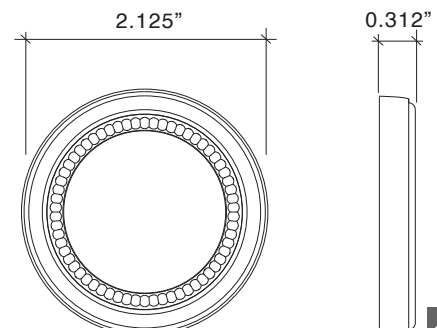

Standard/Passage Cremone Case Size:

Length:	7.75"
Width:	1.5"
Height to edge of case:	0.787"
Height to face of knob/lever boss:	1.024"

Spindle Height: Standard Spindle height is 42".

Standard Lengths: 7', 8' and 10'. Other sizes by special order.
Bolts can be cut to size at job site.

Weave Escutcheon Plates

		Standard	Distressed	ETERNA
84815	Weave Escutcheon Plate, Blank Push Plate	293.71	344.79	383.11
84800	Weave Escutcheon Plate, Cut for Knob/Lever (IML/TL)	300.22	352.44	391.59
84810	Weave Escutcheon Plate, Cut for Turn, with Turn (IML/TL)	433.02	508.33	564.81
84811	Weave Escutcheon Plate, Cut for ER (IML/TL)	326.53	383.33	425.91
84812	Weave Escutcheon Plate, Cut for Bit Key (IML/TL)	326.53	383.33	425.91
84813	Weave Escutcheon Plate, Cut for Cylinder (IML)	326.53	383.33	425.91
84817	Weave Escutcheon Plate, Cut for Entry Cylinder	352.07	413.31	459.24
84818	Weave Escutcheon Plate, Cut for Entry Turnpiece w/ Turnpiece	479.41	562.79	625.32
84819	Weave Escutcheon Plate, Cut for Entry with Knob/Lever	329.54	386.86	429.85