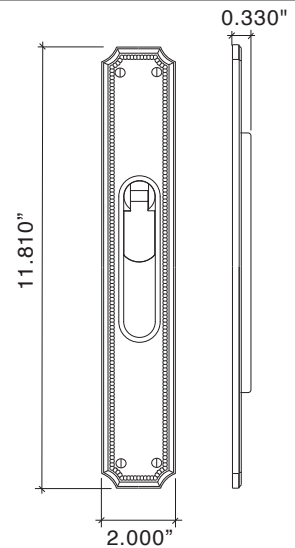

Weave Pocket Door Lock

- Intricate Weave Detail and Beading
- Solid Forged Brass Plate
- Solid Forged Brass Finger Pull
- Hand Polished
- Plates available in Five Options:
  - Drop Ring
  - ER Button
  - Cut for Cylinder
  - Bit Key
  - Blank
- Suited Pocket Door Hardware is Made-to-Order, Non cancelable, once ordered, and Non-Returnable
- Plates are Surface Mounted
- Minimum Door Thickness 1 3/4"
- Requires 1/2" to 5/8" of clearance at the pocket.
- **See Pocket Door Section for More Detailed Information on how to prepare the Door and Pocket Trim**

Weave Tilt-Turn Window Trim