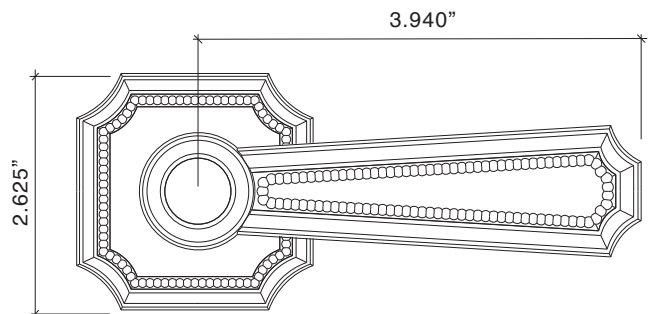

- Intricate Weave Detail and Beading
- Solid Forged Brass Lever and Rose
- Hand Polished
- Fully Concealed Mounting
- All Von Morris Levers can be used with any Rose or Escutcheon Plate
- All IML Privacy and Tubular Mortise Bolt Privacy Sets come with ER Trim Standard on the Exterior. Exterior Bit Key Trim can be substituted for no additional charge