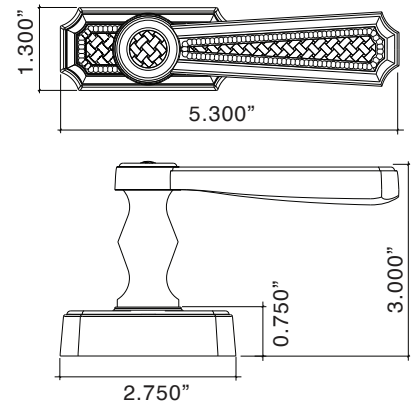

All Prices in US Dollars - Prices Subject to Change Without Notice
Please Check with Customer Service for Up to Date Pricing.

Weave Handrail Brackets

		Standard	Distressed	ETERNA
26-5717	Handrail Bracket with Small Weave Rose	160.36	186.63	206.33
26-5726	Handrail Bracket with Large Weave Rose	163.45	188.69	211.49

Weave Pocket Door Lock

- Intricate Weave Detail and Beading
- Solid Forged Brass Plate
- Solid Forged Brass Finger Pull
- Hand Polished
- Plates available in Five Options:
 - Drop Ring
 - ER Button
 - Cut for Cylinder
 - Bit Key
 - Blank
- Suited Pocket Door Hardware is Made-to-Order, Non cancelable, once ordered, and Non-Returnable
- Plates are Surface Mounted
- Minimum Door Thickness 1 3/4"
- Requires 1/2" to 5/8" of clearance at the pocket.
- **See Pocket Door Section for More Detailed Information on how to prepare the Door and Pocket Trim**

Weave Tilt-Turn Window Trim

700732

- Intricate Weave Detail and Beading
- Solid Forged Brass Lever and Cover
- Hand Polished
- Fully Concealed Mounting
- All Von Morris Levers are interchangeable
- Includes Indexing Box
- Fits all Tilt-Turn Windows

Weave Handrail Bracket

- Intricate Weave Detail and Beading
- Solid Forged Brass
- Fully concealed mounting
- "T" Nut finished to match Rose

Dimensions:

Projection: Wall to centerline of railing: 2.625".