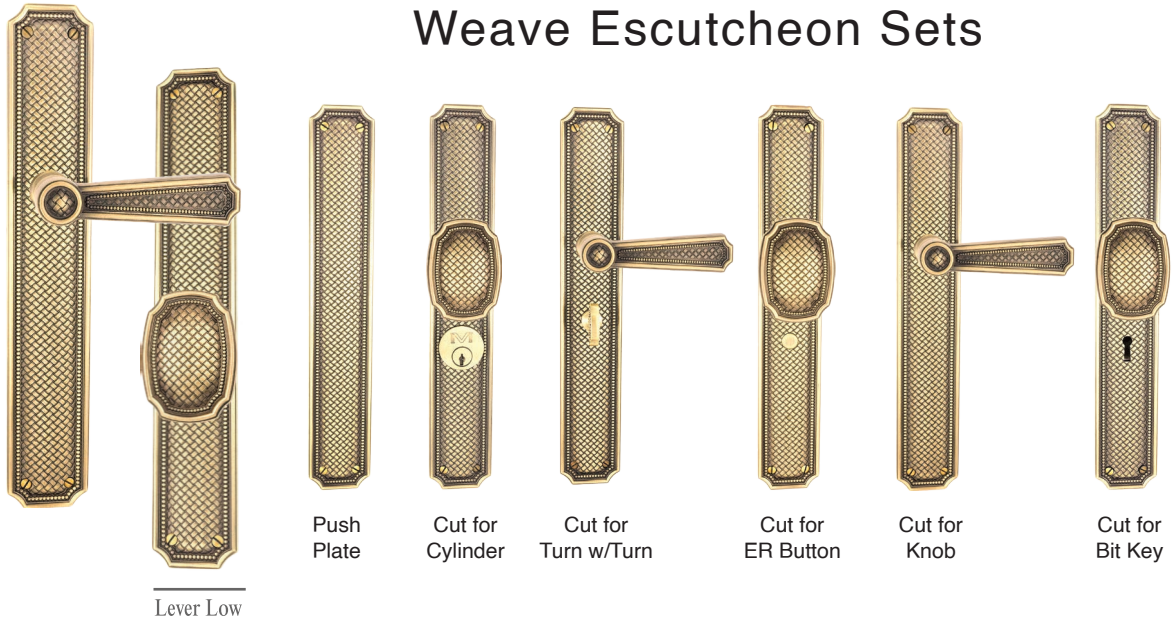

Lever High

Weave Escutcheon Sets