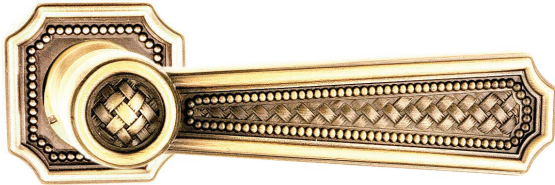

All IML Privacy and Tubular Mortise Bolt Privacy Sets come with ER Trim Standard on the Exterior. Exterior Bit Key Trim can be substituted for no additional charge.

Weave Lever with Large Weave Rose

Entry Mortise		Standard	Distressed	ETERNA
98832/57262	Weave Lever with Large Rose - Entry Mortise	1330.50	1486.35	1634.47
IML Mortise Sets				
8832/57261	Weave Lever with Large Rose - IML Passage	705.82	795.98	886.14
8832/57262	Weave Lever with Large Rose - IML Privacy	1020.10	1151.47	1269.97
8832/57263	Weave Lever with Large Rose - IML Bit Key	945.39	1065.18	1179.81
8832/57264	Weave Lever with Large Rose - IML Single	1084.50	1226.18	1354.98
8832/57265	Weave Lever with Large Rose - IML Double	1039.42	1173.37	1298.30
Tubular Latch Sets				
320721	Weave Lever with Large Rose - TL Passage, 2-3/4 BS	571.87	659.46	739.31
320722	Weave Lever with Large Rose - TL Passage, 2-3/8 BS	571.87	659.46	739.31
320723	Weave Lever with Large Rose - TL Privacy, 2-3/4 BS	607.94	695.52	771.51
320724	Weave Lever with Large Rose - TL Privacy, 2-3/8 BS	607.94	695.52	771.51
320725	Weave Lever with Large Rose - Privacy (Passage TL with Mortise Bolt 2-3/8 BS)	902.89	1051.01	1190.11
Dummy Trim				
8832/57267	Weave Lever with Large Rose - Single Dummy	246.01	284.00	316.20
8832/57268	Weave Lever with Large Rose - Pair of Dummies	501.03	577.02	641.42

Weave Lever on Rose

Weave Lever with Small Weave Rose

Weave Lever 8832
Small Weave Rose 8857-175

- Intricate Weave Detail and Beading
- Solid Forged Brass Lever and Rose
- Hand Polished
- Fully Concealed Mounting
- All Von Morris Levers can be used with any Rose or Escutcheon Plate
- All IML Privacy and Tubular Mortise Bolt Privacy Sets come with ER Trim Standard on the Exterior. Exterior Bit Key Trim can be substituted for no additional charge