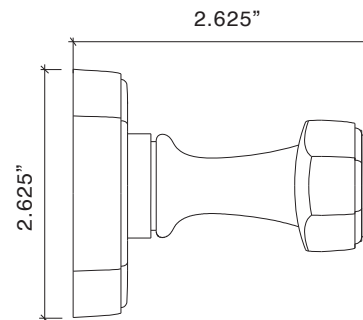

- Intricate Weave Detail and Beading
- Solid Forged Brass Lever and Rose
- Hand Polished
- Fully Concealed Mounting
- All Von Morris Levers can be used with any Rose or Escutcheon Plate
- All IML Privacy and Tubular Mortise Bolt Privacy Sets come with ER Trim Standard on the Exterior. Exterior Bit Key Trim can be substituted for no additional charge