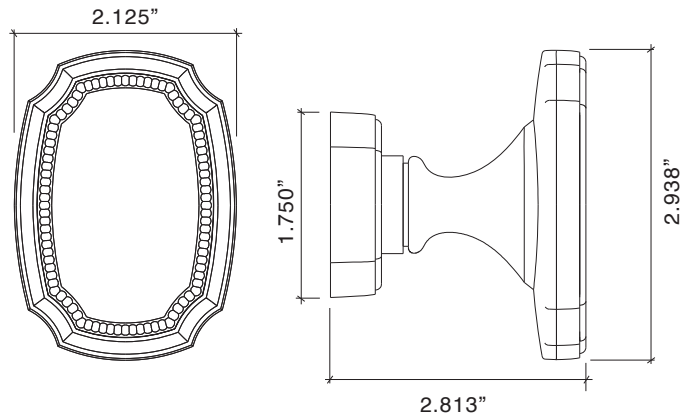

- Intricate Weave Detail and Beading
- Solid Forged Brass Knob and Rose
- Hand Polished
- Fully Concealed Mounting
- All Von Morris Knobs can be used with any Rose or Escutcheon Plate
- All IML Privacy and Tubular Mortise Bolt Privacy Sets come with ER Trim Standard on the Exterior. Exterior Bit Key Trim can be substituted for no additional charge.

Weave Knob with Large Weave Rose