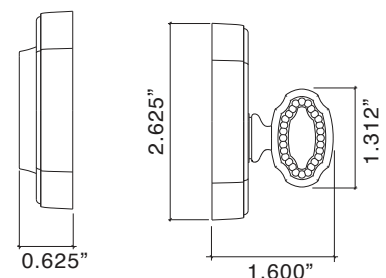

- Intricate Weave Detail and Beading
- Solid Forged Brass
- Hand Polished
- Nicely Paired with Weave Knob or Lever on Rose