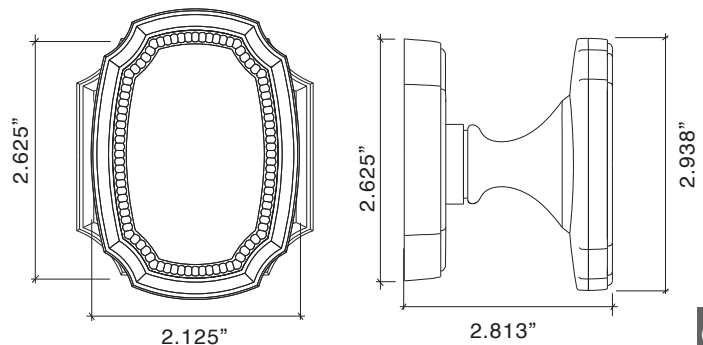

- Intricate Weave Detail and Beading
- Solid Forged Brass Knob and Rose
- Hand Polished
- Fully Concealed Mounting
- All Von Morris Knobs can be used with any Rose or Escutcheon Plate
- All IML Privacy and Tubular Mortise Bolt Privacy Sets come with ER Trim Standard on the Exterior. Exterior Bit Key Trim can be substituted for no additional charge.