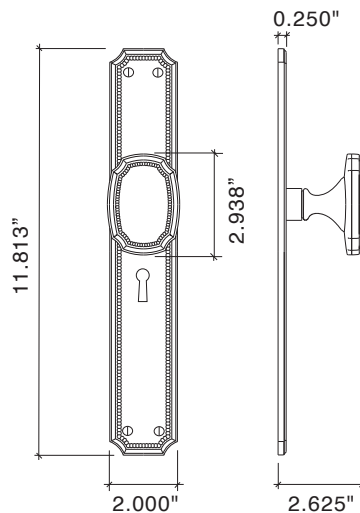

Weave Trim with Weave Knob 8807-290