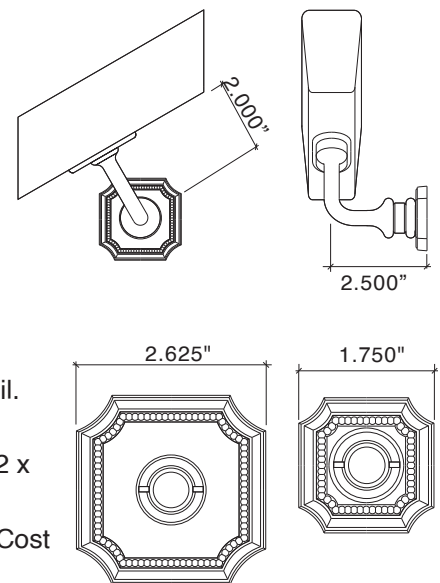

Weave Handrail Bracket

- Intricate Weave Detail and Beading
- Solid Forged Brass
- Fully concealed mounting
- "T" Nut finished to match Rose

Dimensions:

Projection: Wall to centerline of railing: 2.625".

Clearance: 1.625" using 2.0" outside diameter rail.

Standard Saddle: 1.0" wide x 2.0" long - flat.

Fasteners: 5/16" x 2.0" hanger bolt and three #12 x 2.0" steel screws.

- Radius Saddle Adapter Available at Additional Cost