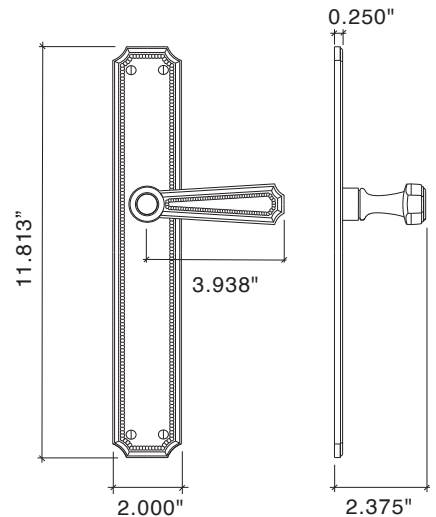

Weave Trim with Weave Lever 8832