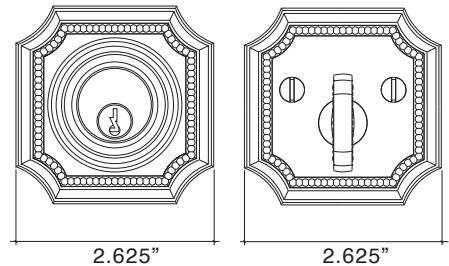

- Intricate Weave Detail and Beading
- Solid Forged Brass
- Hand Polished
- Nicely Paired with Weave Knob or Lever on Rose