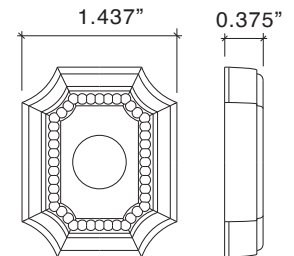

Weave Bit Key Trim