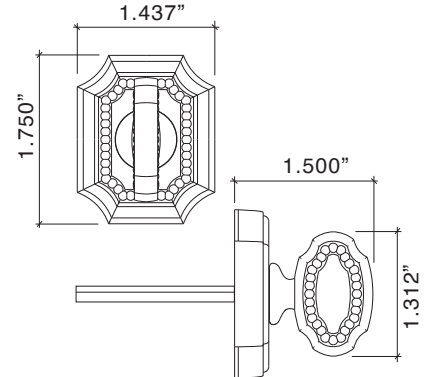

- Solid Forged Brass Turnpiece.
- Solid Forged Brass Escutcheon.
- 5mm x 5mm Spindle positioned on the diamond.
- Furnished with #4 Solid Brass oval head slotted wood screws finished to match Escutcheon and Turnpiece.

Weave Emergency Release Trim

- Solid Forged Brass Escutcheon
- Wrought Brass Hole Cover is included and finished to match Escutcheon.
- Furnished with #4 Solid Brass oval head slotted wood screws finished to match Escutcheon.